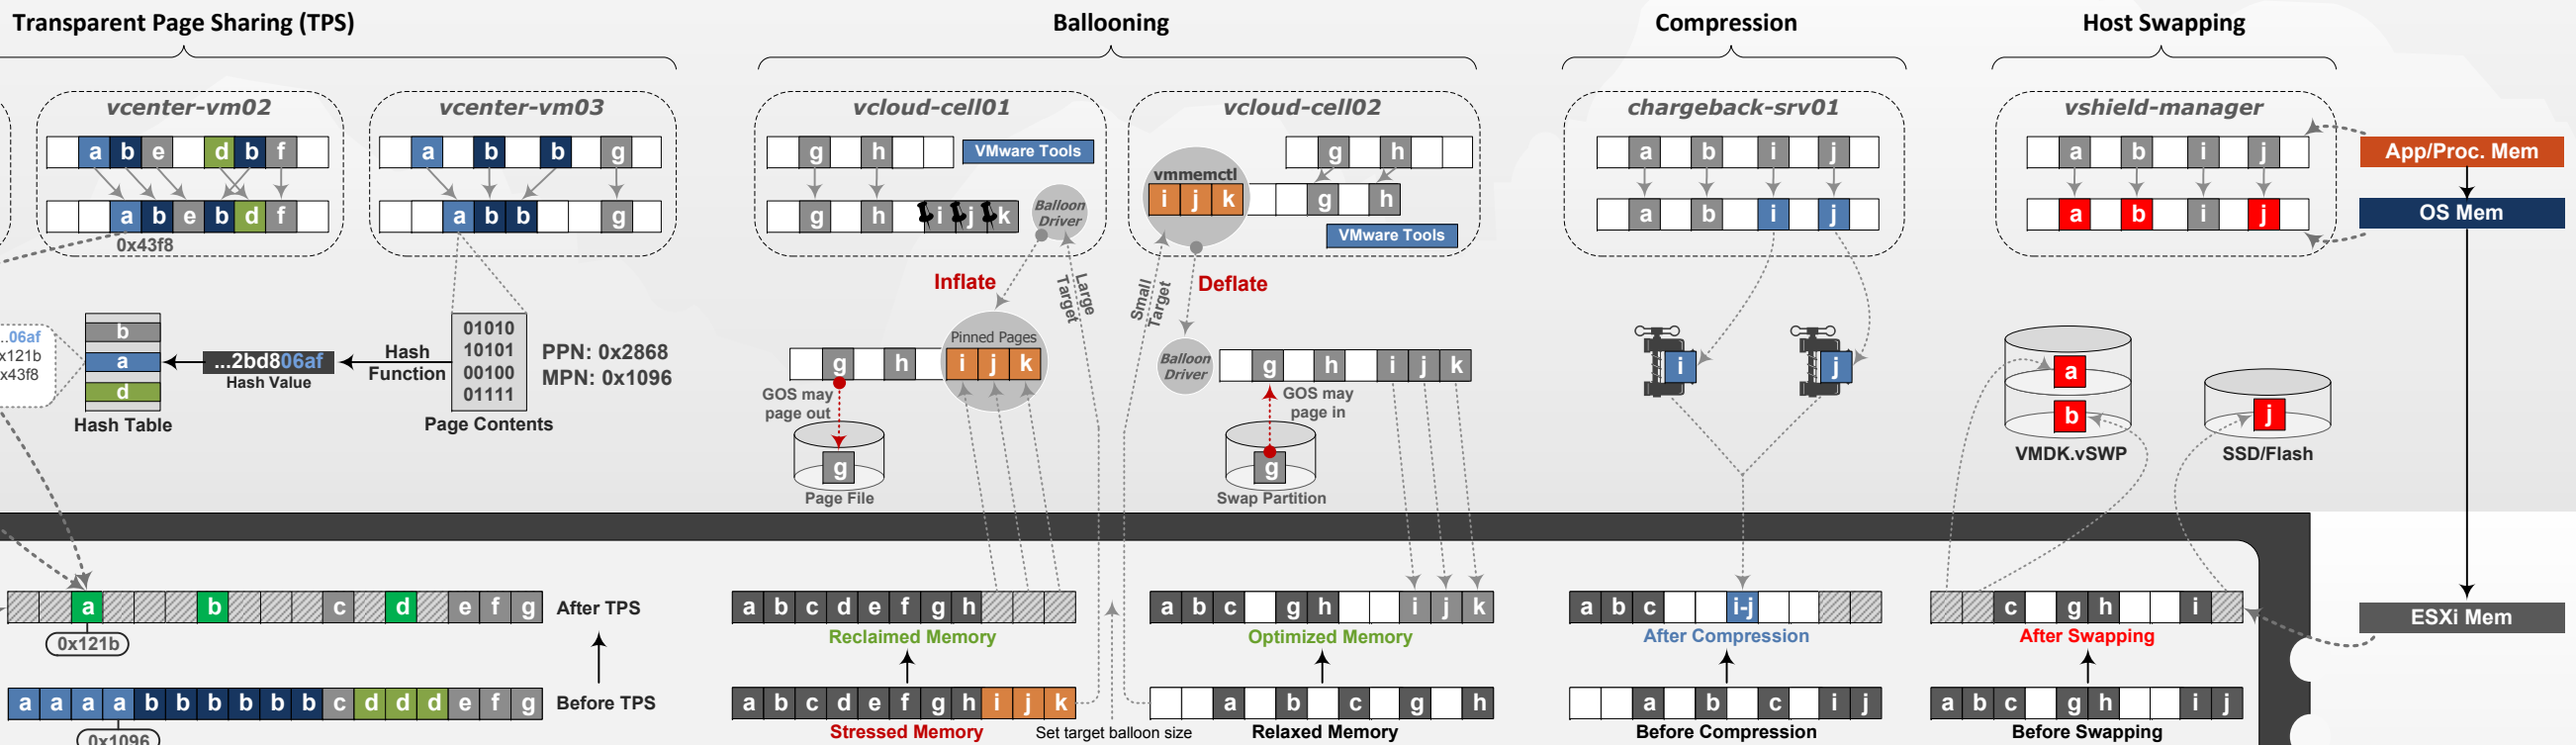

Ballooned 0 MB

Unaccessed 257.00 MB

Active 696.00 MB

Resource Settings

Reservation 0 MB

Limit Unlimited

Configured 4.00 GB

Shares Worst Case Allocation Overhead Reservation 3.58 GB 332.00 MB

Normal (163840)

Used as an input for DRS

MEMORY OVERCOMMITMENT

Most Preferred | Least Preferred

- ### ABBREVIATIONS
- LPN Logical Page Numbers (App)
 - PPN Physical Page Numbers (OS)
 - MPN Machine Page Numbers (HV)
 - VMM Virtual Machine Monitor (Krnl)
 - EPT Extended Page Tables (intel)
 - RVI Rapid Virt. Indexing (AMD)
 - MMU Memory Management Unit